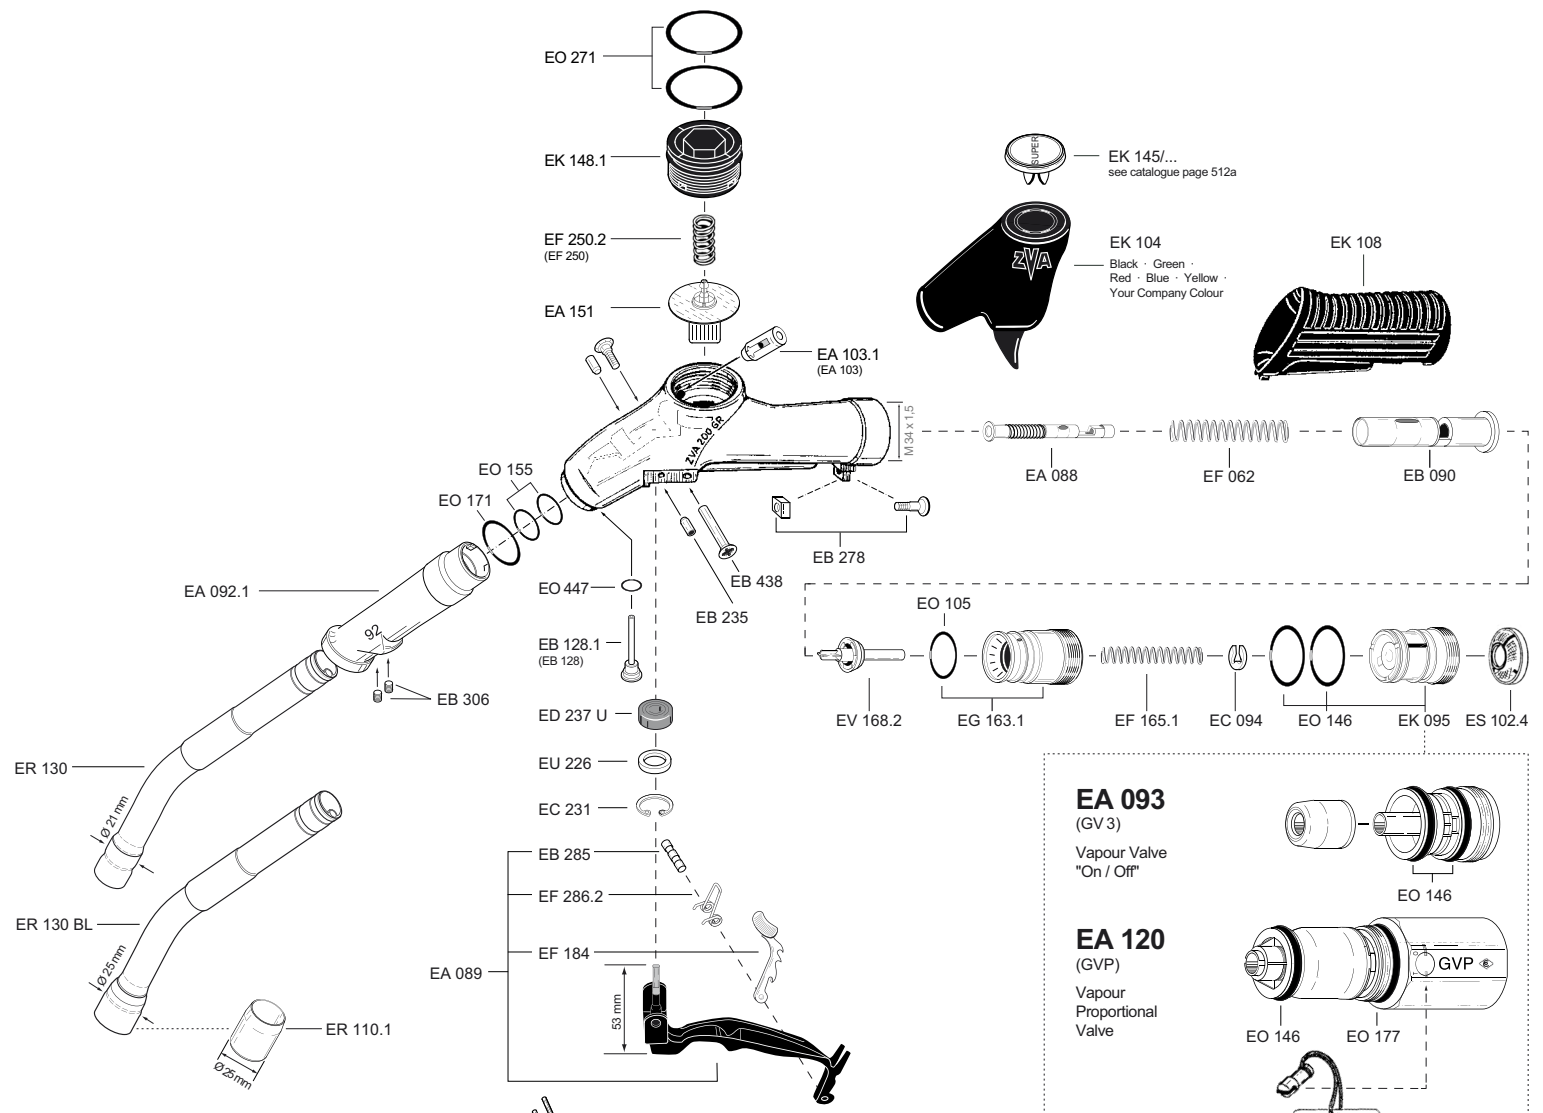

ZVA 200 GR (production until 12.2008)

EA 093 (GV 3)
Vapour Valve "On / Off"

EA 120 (GVP)
Vapour Proportional Valve

EW-T
f. GVP

s. Info 5.95

CSB 21
COAX Safety Break

BS 21
Break Sleeve f. CSB 21

Black (Standard) - Green - Red - Blue - Yellow - Your Company Colour

~ 112 mm