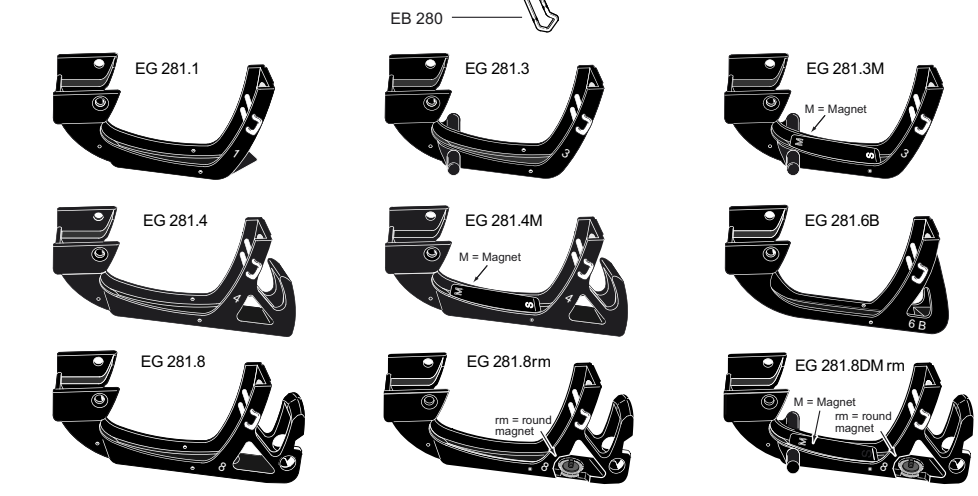

ZVA 200 GR (production until 12.2008)

EA 093 (GV 3)
Vapour Valve "On / Off"

EA 120 (GVP)
Vapour Proportional Valve

EW-T
f. GVP

s. Info 5.95

CSB 21
COAX Safety Break

BS 21
Break Sleeve f. CSB 21

Black (Standard) - Green - Red - Blue - Yellow - Your Company Colour

~ 112 mm