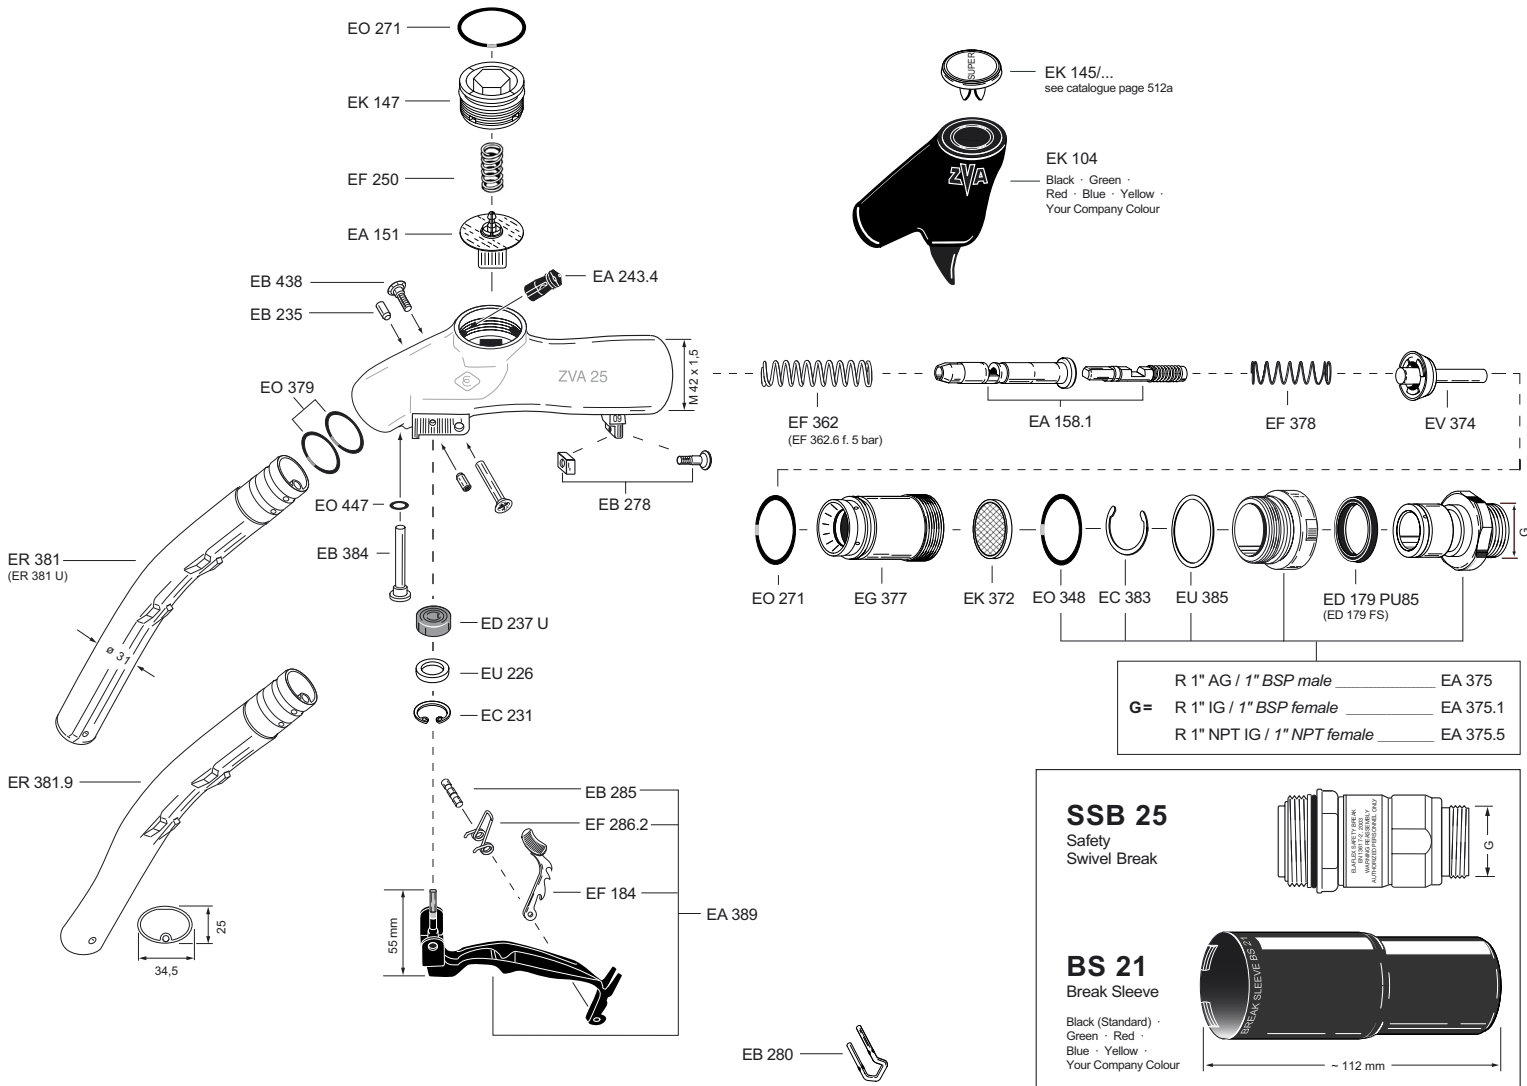

ZVA 25

SSB 25

Safety Swivel Break

BS 21

Break Sleeve

f. Aircraft Refuelling