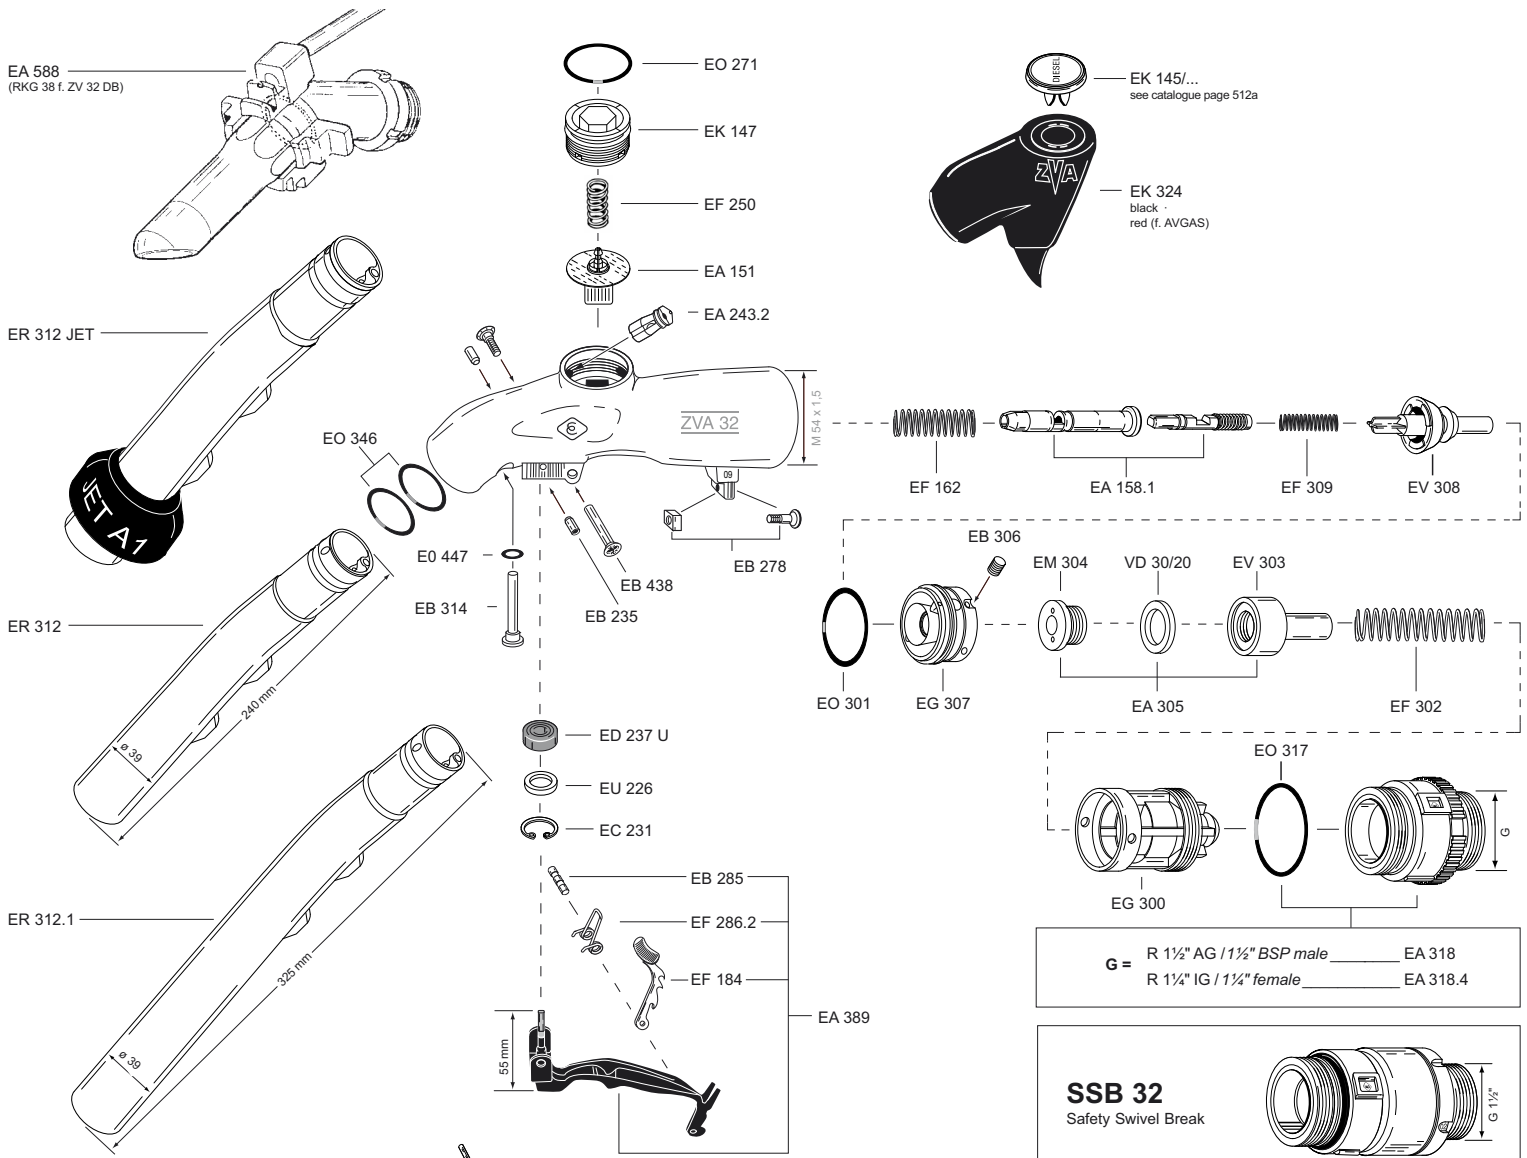

ZVA 32

G = R 1½" AG / 1½" BSP male _____ EA 318
 R 1¼" IG / 1¼" female _____ EA 318.4

SSB 32
 Safety Swivel Break

BT 32
 Break Sleeve
 Black

150 mm

RN 2 x M54 x 1,5 Adapter

DDC - V 50 2" AL Dry Disconnect Coupling