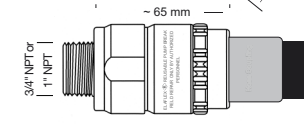

ZVA SLIMLINE 2 (production from 1.2009)

R 1" AG / 1" BSP male	EA 075
R 1" IG / 1" BSP female	EA 075.1
3/4" NPT IG / 3/4" NPT female	EA 075.3
G = R 3/4" IG / 3/4" BSP female	EA 075.4
1" NPT IG / 1" NPT female	EA 075.5
R 3/4" AG / 3/4" BSP male	EA 075.7

SSB 16
Safety Swivel Break

ESB 16
Elbow Safety Swivel Break

PSB 16
Pump Safety Break
f. High Hose Dispensers

BS 16
Break Sleeve
f. SSB 16 + ESB 16 + PSB 16
Black (Standard) · Green · Red · Blue · Yellow · Your Company Colour