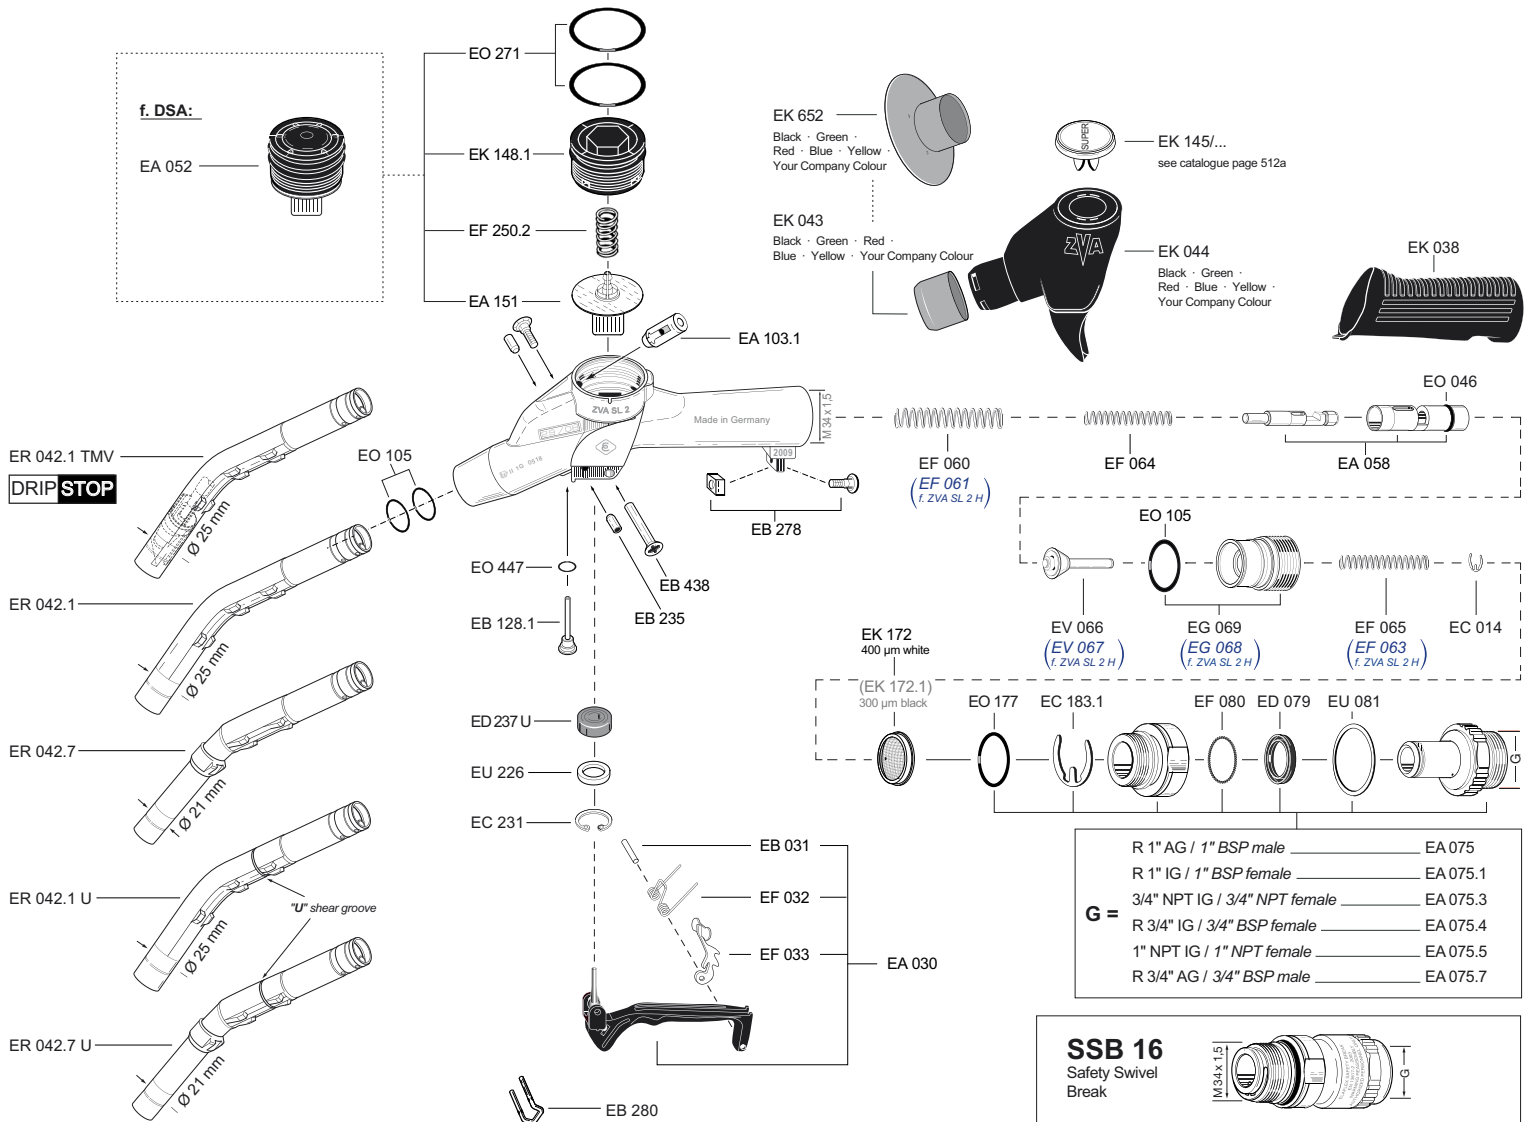

ZVA SLIMLINE 2 (production from 1.2009)

R 1" AG / 1" BSP male	EA 075
R 1" IG / 1" BSP female	EA 075.1
3/4" NPT IG / 3/4" NPT female	EA 075.3
G = R 3/4" IG / 3/4" BSP female	EA 075.4
1" NPT IG / 1" NPT female	EA 075.5
R 3/4" AG / 3/4" BSP male	EA 075.7

SSB 16
Safety Swivel Break

ESB 16
Elbow Safety Swivel Break

PSB 16
Pump Safety Break
f. High Hose Dispensers

BS 16
Break Sleeve
f. SSB 16 + ESB 16 + PSB 16
Black (Standard) · Green · Red · Blue · Yellow · Your Company Colour