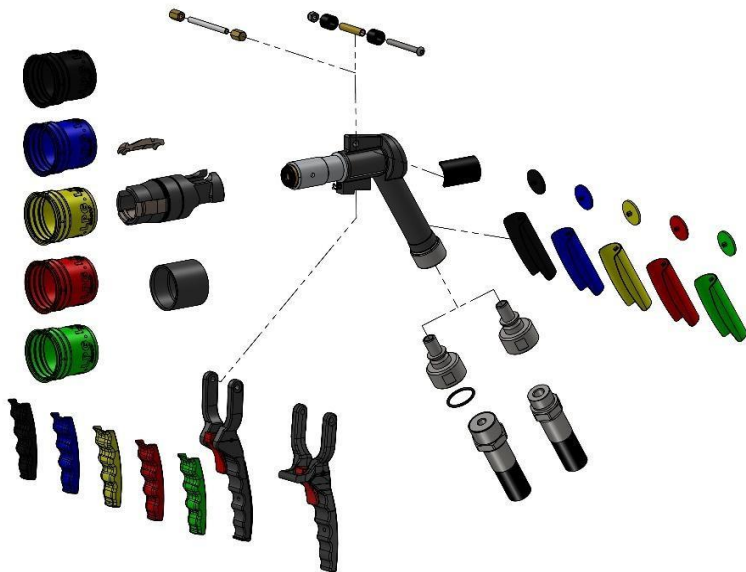

NOZZLE CONFIGURATOR

L P G 7 4 0 I G S B

Esempio - Example:
LPG 740-IGSR

Color	    
Code:	C = Blue B = Black Y = Yellow R = Red G = Green
Screw	 
Type:	S = Standard F = France S = Standard F = Francia
Swivel	 
Type:	G = 1" Gas N = 3/4" NPT
Coupling	
Type:	I = Italian Dish I = Attacco Italia
Lever	 
Type:	0 = Standard 1 = Standard+HS 0 = Standard 1 = Standard+HS
Sleeve	
Material	4 = Aluminium plus Type: 4 = Alluminio plus
Body	
Type:	7 = Serie 700 7 = Serie 700