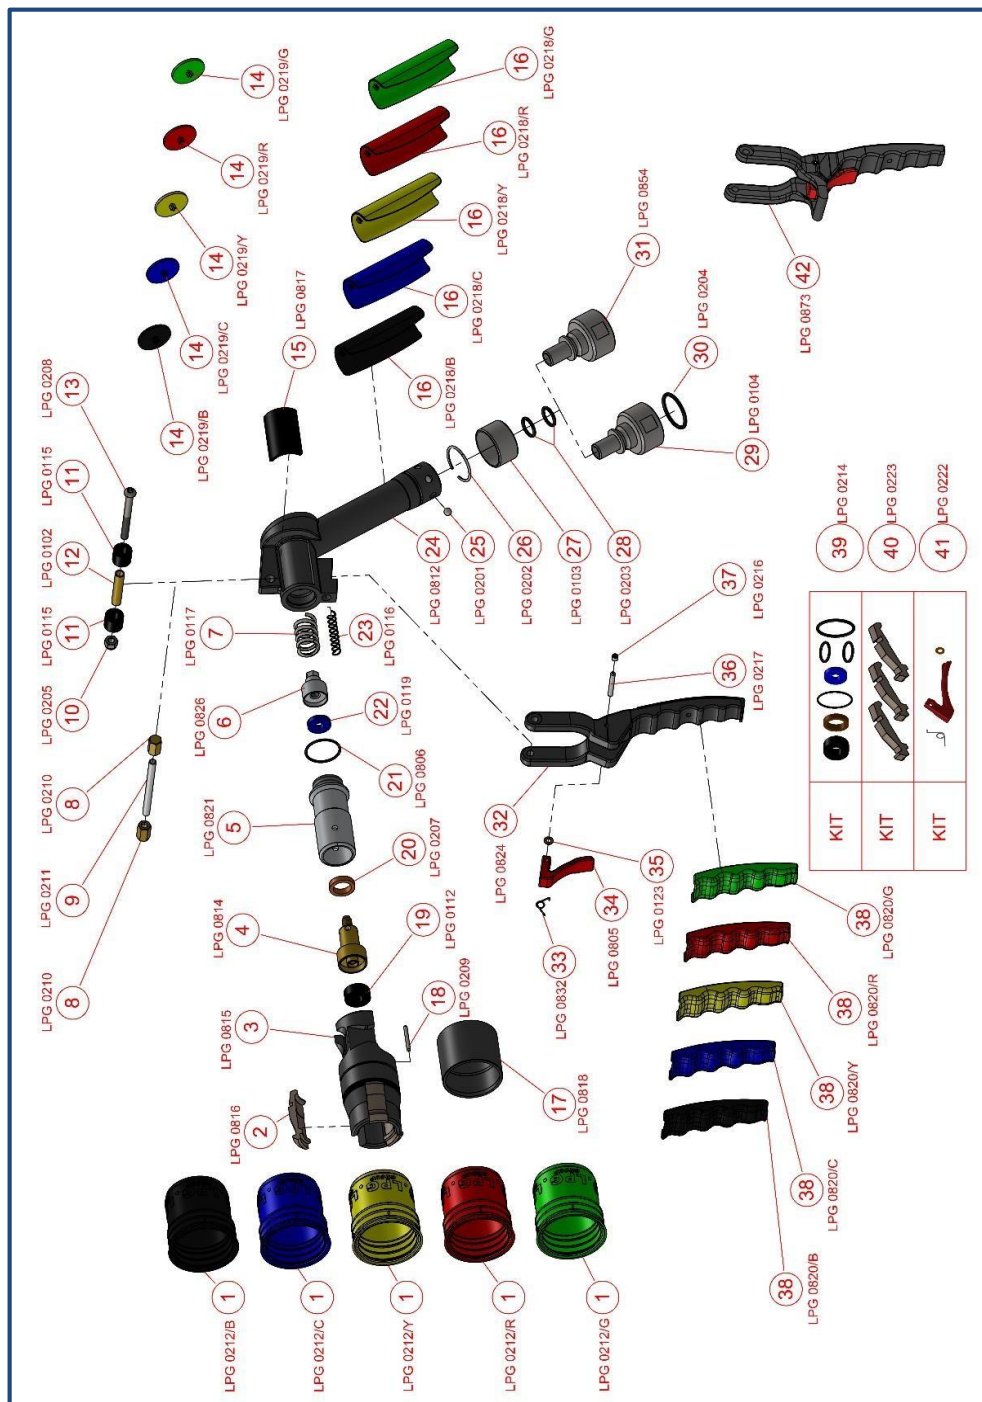

Pos.	Cod.-Code	Q.ty	Articolo-Article
1	LPG 0212/B	1	Soffietto Nero - Black Dust Cover
	LPG 0212/C	1	Soffietto Blu - Blu Dust Cover
	LPG 0212/Y	1	Soffietto Giallo - Yellow Dust Cover
	LPG 0212/R	1	Soffietto Rosso - Red Dust Cover
	LPG 0212/G	1	Soffietto Verde - Green Dust Cover
2	LPG 0816	3	Martelletto Plus - Plus Jaw
3	LPG 0815	1	Manicotto Plus (Nero) - Plus Sleeve (Black)
4	LPG 0814	1	Pistone Plus - Plus Piston
5	LPG 0821	1	Testa Plus - Plus Head
6	LPG 0826	1	Valvola - Valve
7	LPG 0117	1	Molla Testa - Head Spring
8	LPG 0210	2	Dado a colonna - Column Nut
9	LPG 0211	1	Perno Filettato - Screwed Pin
10	LPG 0205	1	Dado - Nut
11	LPG 0115	2	Rullo-Roll
12	LPG 0102	1	Boccola - Bush
13	LPG 0208	2	Bullone - Bolt
14	LPG 0219/B	1	Dischetto Nero - Black Disk
	LPG 0219/C	1	Dischetto Blu - Blu Disk
	LPG 0219/Y	1	Dischetto Giallo - Yellow Disk
	LPG 0219/R	1	Dischetto Rosso - Red Disk
	LPG 0219/G	1	Dischetto Verde - Green Disk
15	LPG 0817	2	Inserito Corpo - Body Insert
16	LPG 0218/B	1	Copertura Corpo Nero - Black Body Cover
	LPG 0218/C	1	Copertura Corpo Blu - Blue Body Cover
	LPG 0218/Y	1	Copertura Corpo Giallo - Yellow Body Cover
	LPG 0218/R	1	Copertura Corpo Rosso - Red Body Cover
	LPG 0218/G	1	Copertura Corpo Verde - Green Body Cover
17	LPG 0818	1	Cuffia Nera - Black Hood
18	LPG 0209	1	Spina Manicotto - Sleeve pin
19	LPG 0112	1	Guarnizione Pistone - Piston Gasket
20	LPG 0207	1	Anello a labbro - Lip Gasket
21	LPG 0806	1	O-Ring Testa - Head O-Ring
22	LPG 0119	1	Guarnizione Valvola - Valve Gasket
23	LPG 0116	1	Molla Manicotto - Sleeve Spring
24	LPG 0812	1	Corpo Plus (Nero) - Plus Body (Black)
25	LPG 0201	6	Sfera - Ball
26	LPG 0202	1	Anello Elastico - Elastic Ring
27	LPG 0103	1	Collare - Ruff
28	LPG 0203	2	O-Ring Corpo - Body O-Ring
29	LPG 0104	1	Girevole 1" Gas - 1" Gas Swivel
30	LPG 0204	1	O-Ring Attacco - Swivel O-Ring
31	LPG 0854	1	Girevole 3/4" NPT - 3/4" NPT Swivel
32	LPG 0824	1	Leva nera - Black Lever
33	LPG 0832	1	Molla Grilletto - Trigger Spring
34	LPG 0805	1	Grilletto - Trigger
35	LPG 0123	1	Distanziale Aggancio - Trigger Spacer
36	LPG 0217	1	Spina Aggancio - Trigger Pin
37	LPG 0216	1	Grano - Screw
38	LPG 0820/B	1	Copertura Leva Nero - Black Lever Cover
	LPG 0820/C	1	Copertura Leva Blu - Blue Lever Cover
	LPG 0820/Y	1	Copertura Leva Giallo - Yellow Lever Cover
	LPG 0820/R	1	Copertura Leva Rosso - Red Lever Cover
	LPG 0820/G	1	Copertura Leva Verde - Green Lever Cover
39	LPG 0214	1	Kit Guarnizioni Standard - Standard Gaskets Kit
40	LPG 0223	1	Kit Martelletti Plus - Plus Jaws Kit
41	LPG 0222	1	Kit Aggancio - Trigger Kit
42	LPG 0873	1	Leva nera con HS -Black lever with HS