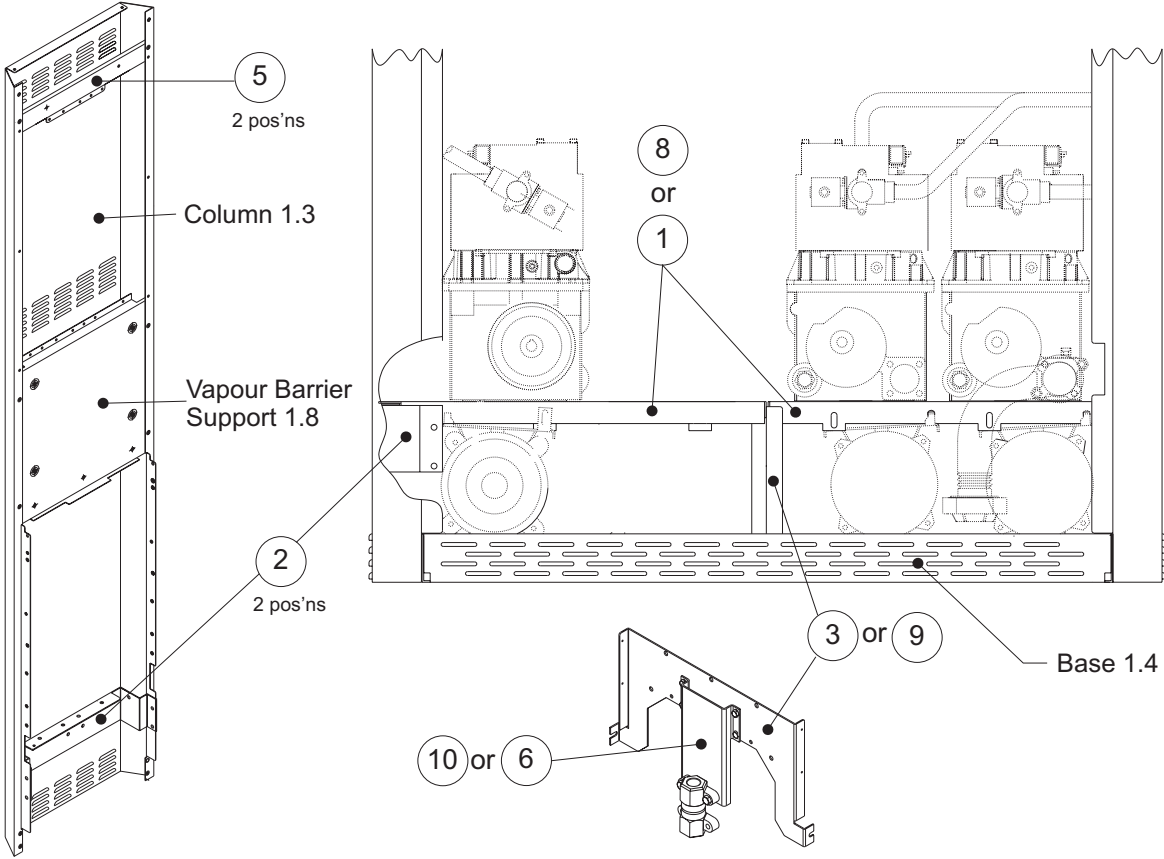

2. INTERNAL METALWORK

2.1

HYDRAULIC SUPPORT METAL WORK			
Item	Description	Part No.	Notes
1	PUMP PLATFORM	61/53550	
2	PUMP / METER SUPPORT (COLUMN)	61/53580	
3	PUMP SUPPORT CENTRE	61/44844	
4			
5	SUPPORT (COLUMN TOP)	61/53553	
6	VR SHEAR VALVE BRACKET (PUMP)	61/44843	
7			
8	PLATFORM IMETER DISPENSER	61/53581	NOT SHOWN
9	DISPENSER SUPPORT CENTRE	61/44845	NOT SHOWN
10	VR SHEAR VALVE BRACKET (DISPENSER)	61/44846	NOT SHOWN
11			
12