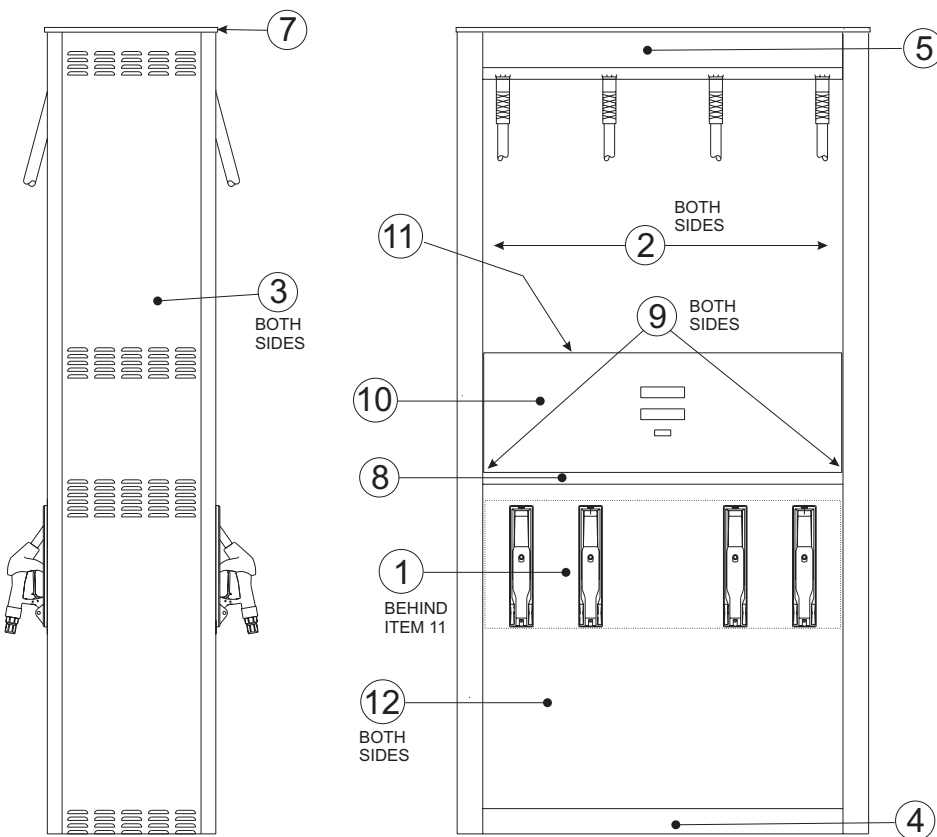

EPT390
PARTS LIST MANUAL.

1 PANELS

European Style Panels

UK Style Panels

1.1

HOLSTER PANELS	
Description	Part No.
HOLSTER PANEL 2/4/6H	61/47460
HOLSTER PANEL 8H (EUROPE)	61/47461
HOLSTER PANEL 8H (UK)	61/47462